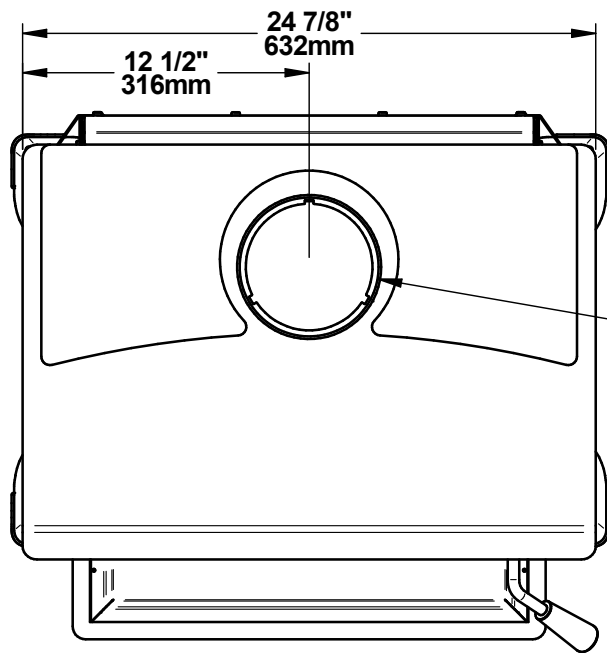

Ø 6"  
150mm

OSBURN 1700 (OB01700)  
PATTES PROFILÉES / STRUCTURAL LEGS (OA10245 / OA10246)

© 2019, FABRICANT DE POÊLE INTERNATIONAL INC. TOUS DROITS RESERVÉS / ALL RIGHTS RESERVED

Ø 6" 150mm

OSBURN 1700 (OB01700)  
PATTES / LEGS (OA10247 / OA10248)

© 2019, FABRICANT DE POÊLE INTERNATIONAL INC. TOUS DROITS RESERVÉS / ALL RIGHTS RESERVED

Ø 6" 150mm

OSBURN 1700 (OB01700)  
PIÉDESTAL / PEDESTAL (OA10244)

© 2019, FABRICANT DE POËLE INTERNATIONAL INC. TOUS DROITS RESERVÉS / ALL RIGHTS RESERVED