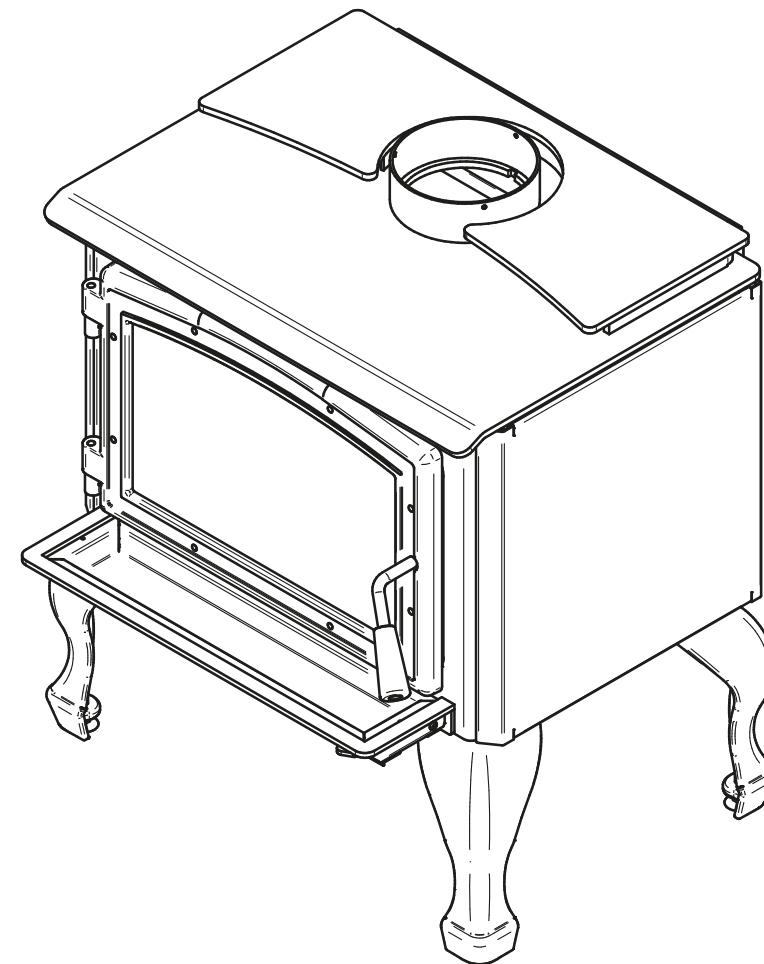

Ø 6"  
150mm

OSBURN 1700 (OB01700)  
PATTES PROFILÉES / STRUCTURAL LEGS (OA10245 / OA10246)

© 2019, FABRICANT DE POÊLE INTERNATIONAL INC. TOUS DROITS RESERVÉS / ALL RIGHTS RESERVED

Ø 6" 150mm

OSBURN 1700 (OB01700)  
PATTES / LEGS (OA10247 / OA10248)

© 2019, FABRICANT DE POÊLE INTERNATIONAL INC. TOUS DROITS RESERVÉS / ALL RIGHTS RESERVED

Ø 6" 150mm

OSBURN 1700 (OB01700)  
PIÉDESTAL / PEDESTAL (OA10244)

© 2019, FABRICANT DE POËLE INTERNATIONAL INC. TOUS DROITS RESERVÉS / ALL RIGHTS RESERVED