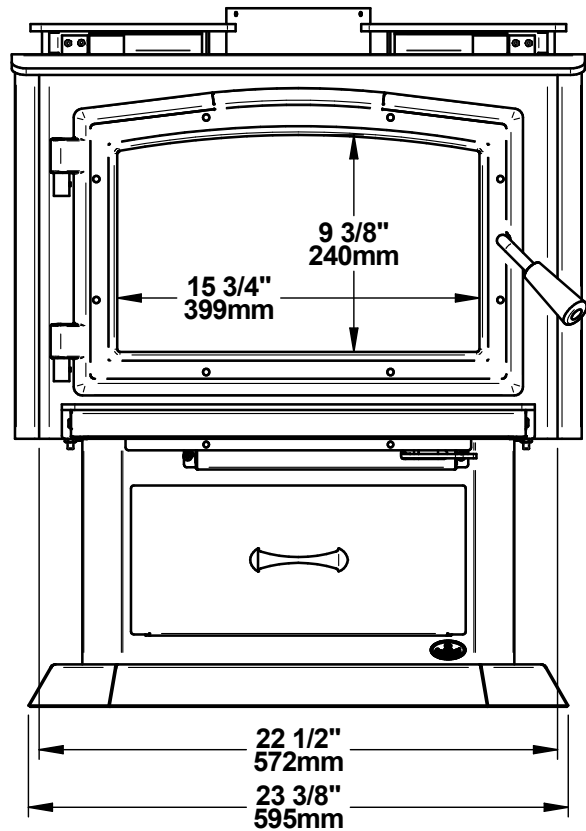

Ø 6"  
150mm

OSBURN 1700 (OB01700)  
PATTES PROFILÉES / STRUCTURAL LEGS (OA10245 / OA10246)

© 2019, FABRICANT DE POÊLE INTERNATIONAL INC. TOUS DROITS RESERVÉS / ALL RIGHTS RESERVED

Ø 6" 150mm

OSBURN 1700 (OB01700)  
PATTES / LEGS (OA10247 / OA10248)

© 2019, FABRICANT DE POÊLE INTERNATIONAL INC. TOUS DROITS RESERVÉS / ALL RIGHTS RESERVED

Ø 6" 150mm

OSBURN 1700 (OB01700)  
PIÉDESTAL / PEDESTAL (OA10244)

© 2019, FABRICANT DE POËLE INTERNATIONAL INC. TOUS DROITS RESERVÉS / ALL RIGHTS RESERVED