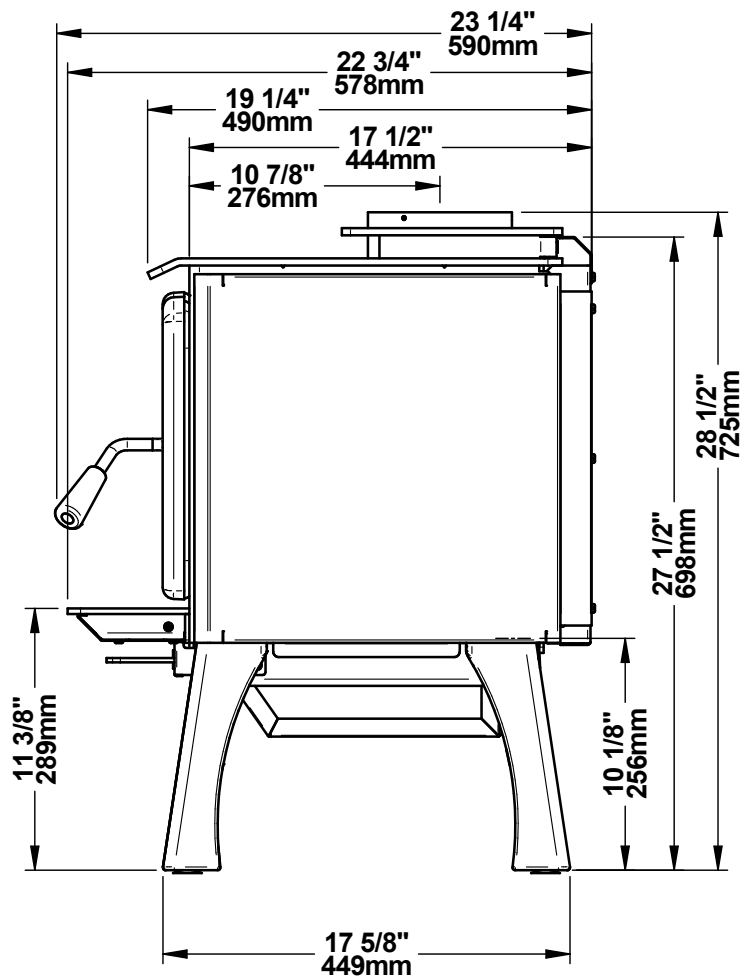

Ø 6"  
150mm

OSBURN 1700 (OB01700)  
PATTES PROFILÉES / STRUCTURAL LEGS (OA10245 / OA10246)

© 2019, FABRICANT DE POÊLE INTERNATIONAL INC. TOUS DROITS RESERVÉS / ALL RIGHTS RESERVED

Ø 6" 150mm

OSBURN 1700 (OB01700)  
PATTES / LEGS (OA10247 / OA10248)

© 2019, FABRICANT DE POÊLE INTERNATIONAL INC. TOUS DROITS RESERVÉS / ALL RIGHTS RESERVED

Ø 6" 150mm

OSBURN 1700 (OB01700)  
PIÉDESTAL / PEDESTAL (OA10244)

© 2019, FABRICANT DE POËLE INTERNATIONAL INC. TOUS DROITS RESERVÉS / ALL RIGHTS RESERVED