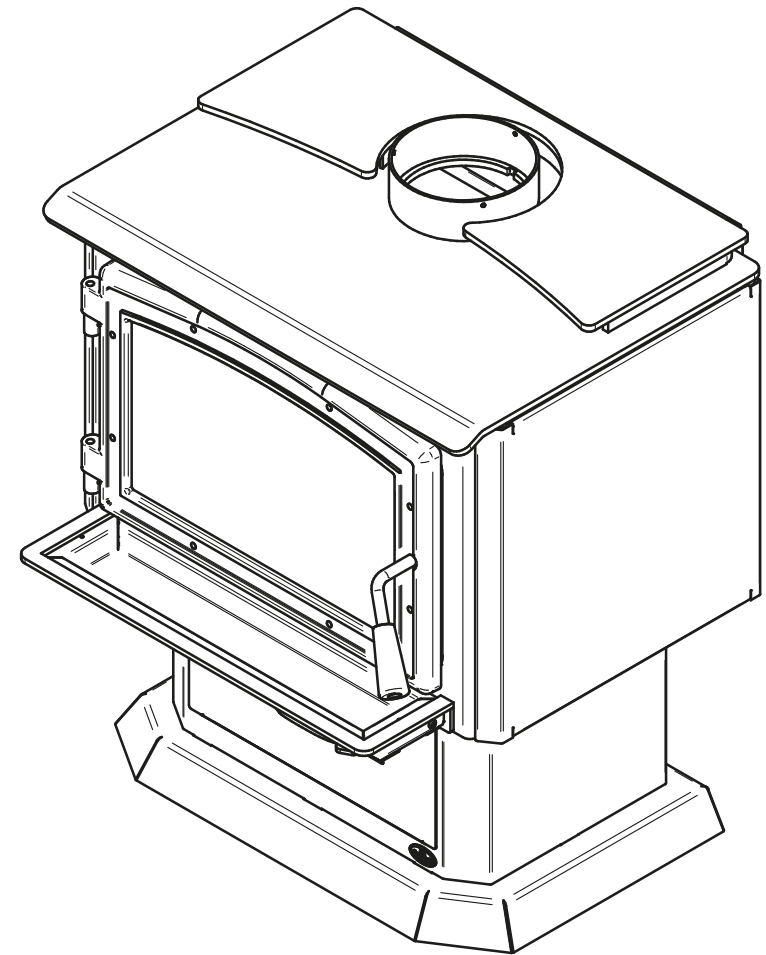

Ø 6"  
150mm

OSBURN 1700 (OB01700)  
PATTES PROFILÉES / STRUCTURAL LEGS (OA10245 / OA10246)

© 2019, FABRICANT DE POÊLE INTERNATIONAL INC. TOUS DROITS RESERVÉS / ALL RIGHTS RESERVED

Ø 6" 150mm

OSBURN 1700 (OB01700)  
PATTES / LEGS (OA10247 / OA10248)

© 2019, FABRICANT DE POÊLE INTERNATIONAL INC. TOUS DROITS RESERVÉS / ALL RIGHTS RESERVED

Ø 6" 150mm

OSBURN 1700 (OB01700)  
PIÉDESTAL / PEDESTAL (OA10244)

© 2019, FABRICANT DE POËLE INTERNATIONAL INC. TOUS DROITS RESERVÉS / ALL RIGHTS RESERVED