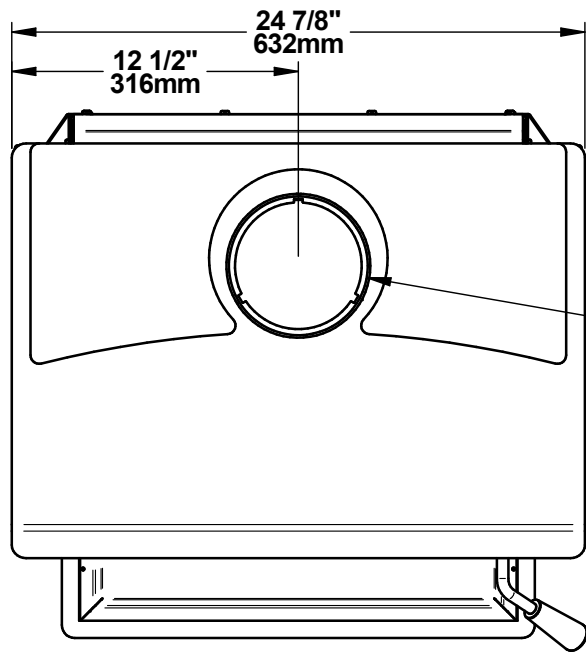

Ø 6"  
150mm

OSBURN 1700 (OB01700)  
PATTES PROFILÉES / STRUCTURAL LEGS (OA10245 / OA10246)

© 2019, FABRICANT DE POÊLE INTERNATIONAL INC. TOUS DROITS RESERVÉS / ALL RIGHTS RESERVED

Ø 6" 150mm

OSBURN 1700 (OB01700)  
PATTES / LEGS (OA10247 / OA10248)

© 2019, FABRICANT DE POÊLE INTERNATIONAL INC. TOUS DROITS RESERVÉS / ALL RIGHTS RESERVED

Ø 6" 150mm

OSBURN 1700 (OB01700)  
PIÉDESTAL / PEDESTAL (OA10244)

© 2019, FABRICANT DE POËLE INTERNATIONAL INC. TOUS DROITS RESERVÉS / ALL RIGHTS RESERVED