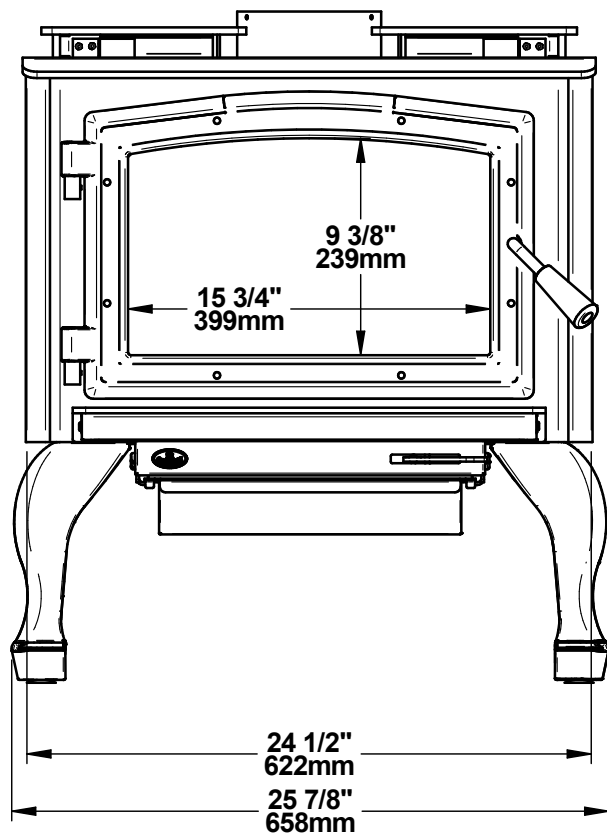

Ø 6"  
150mm

OSBURN 1700 (OB01700)  
PATTES PROFILÉES / STRUCTURAL LEGS (OA10245 / OA10246)

© 2019, FABRICANT DE POÊLE INTERNATIONAL INC. TOUS DROITS RESERVÉS / ALL RIGHTS RESERVED

Ø 6" 150mm

OSBURN 1700 (OB01700)  
PATTES / LEGS (OA10247 / OA10248)

© 2019, FABRICANT DE POÊLE INTERNATIONAL INC. TOUS DROITS RESERVÉS / ALL RIGHTS RESERVED

Ø 6" 150mm

OSBURN 1700 (OB01700)  
PIÉDESTAL / PEDESTAL (OA10244)

© 2019, FABRICANT DE POËLE INTERNATIONAL INC. TOUS DROITS RESERVÉS / ALL RIGHTS RESERVED