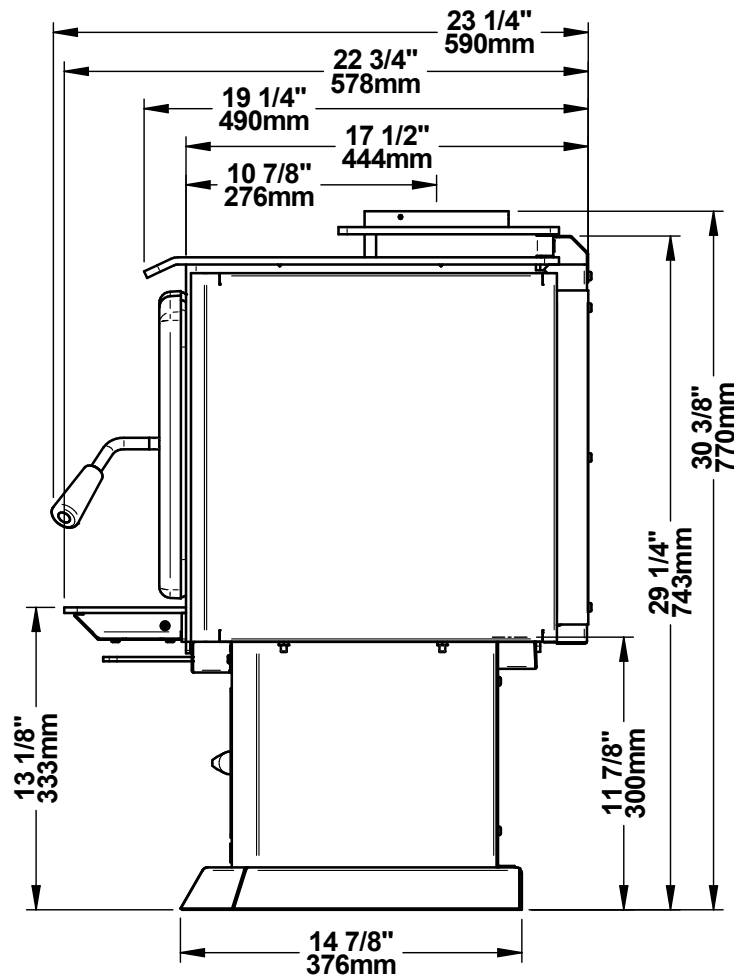

Ø 6"  
150mm

OSBURN 1700 (OB01700)  
PATTES PROFILÉES / STRUCTURAL LEGS (OA10245 / OA10246)

© 2019, FABRICANT DE POÊLE INTERNATIONAL INC. TOUS DROITS RESERVÉS / ALL RIGHTS RESERVED

Ø 6" 150mm

OSBURN 1700 (OB01700)  
PATTES / LEGS (OA10247 / OA10248)

© 2019, FABRICANT DE POÊLE INTERNATIONAL INC. TOUS DROITS RESERVÉS / ALL RIGHTS RESERVED

Ø 6" 150mm

OSBURN 1700 (OB01700)  
PIÉDESTAL / PEDESTAL (OA10244)

© 2019, FABRICANT DE POËLE INTERNATIONAL INC. TOUS DROITS RESERVÉS / ALL RIGHTS RESERVED