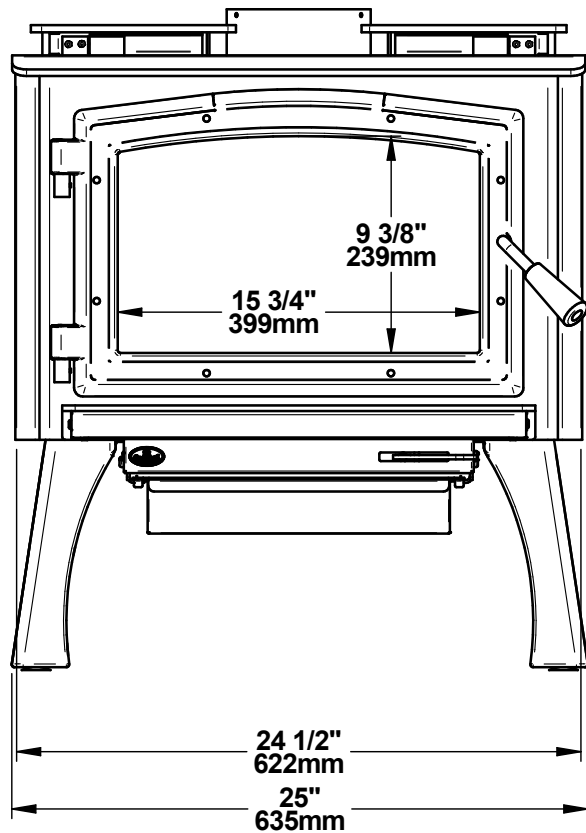

Ø 6"  
150mm

OSBURN 1700 (OB01700)  
PATTES PROFILÉES / STRUCTURAL LEGS (OA10245 / OA10246)

© 2019, FABRICANT DE POÊLE INTERNATIONAL INC. TOUS DROITS RESERVÉS / ALL RIGHTS RESERVED

Ø 6" 150mm

OSBURN 1700 (OB01700)  
PATTES / LEGS (OA10247 / OA10248)

© 2019, FABRICANT DE POÊLE INTERNATIONAL INC. TOUS DROITS RESERVÉS / ALL RIGHTS RESERVED

Ø 6" 150mm

OSBURN 1700 (OB01700)  
PIÉDESTAL / PEDESTAL (OA10244)

© 2019, FABRICANT DE POËLE INTERNATIONAL INC. TOUS DROITS RESERVÉS / ALL RIGHTS RESERVED