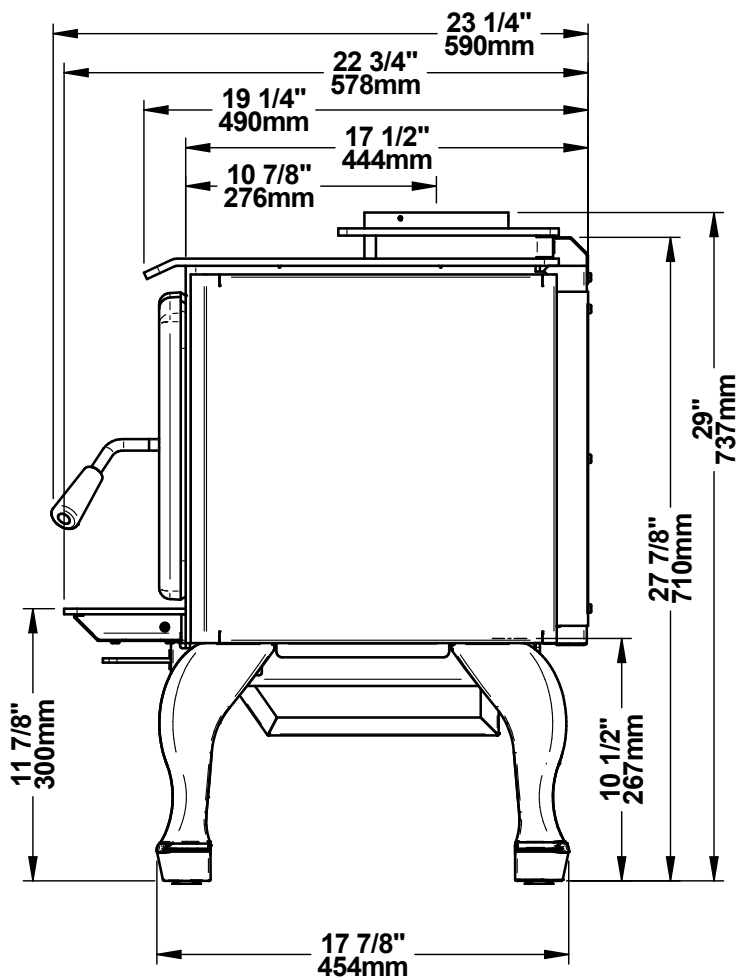

Ø 6"  
150mm

OSBURN 1700 (OB01700)  
PATTES PROFILÉES / STRUCTURAL LEGS (OA10245 / OA10246)

© 2019, FABRICANT DE POÊLE INTERNATIONAL INC. TOUS DROITS RESERVÉS / ALL RIGHTS RESERVED

Ø 6" 150mm

OSBURN 1700 (OB01700)  
PATTES / LEGS (OA10247 / OA10248)

© 2019, FABRICANT DE POÊLE INTERNATIONAL INC. TOUS DROITS RESERVÉS / ALL RIGHTS RESERVED

Ø 6" 150mm

OSBURN 1700 (OB01700)  
PIÉDESTAL / PEDESTAL (OA10244)

© 2019, FABRICANT DE POËLE INTERNATIONAL INC. TOUS DROITS RESERVÉS / ALL RIGHTS RESERVED