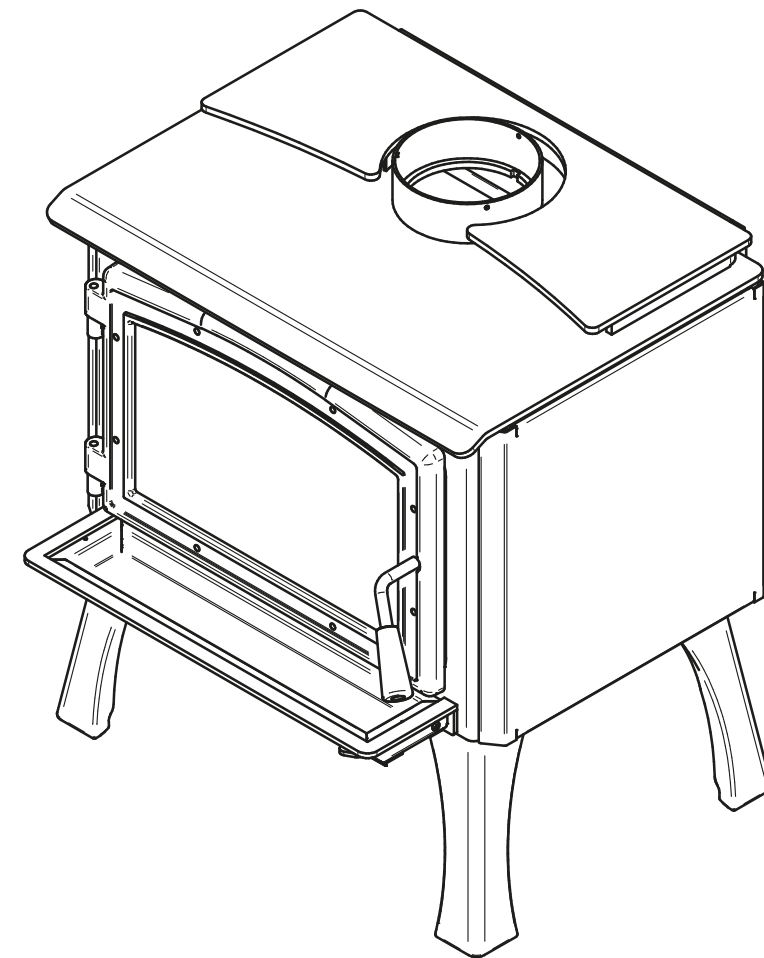

Ø 6"  
150mm

OSBURN 1700 (OB01700)  
PATTES PROFILÉES / STRUCTURAL LEGS (OA10245 / OA10246)

© 2019, FABRICANT DE POÊLE INTERNATIONAL INC. TOUS DROITS RESERVÉS / ALL RIGHTS RESERVED

Ø 6" 150mm

OSBURN 1700 (OB01700)  
PATTES / LEGS (OA10247 / OA10248)

© 2019, FABRICANT DE POÊLE INTERNATIONAL INC. TOUS DROITS RESERVÉS / ALL RIGHTS RESERVED

Ø 6" 150mm

OSBURN 1700 (OB01700)  
PIÉDESTAL / PEDESTAL (OA10244)

© 2019, FABRICANT DE POËLE INTERNATIONAL INC. TOUS DROITS RESERVÉS / ALL RIGHTS RESERVED